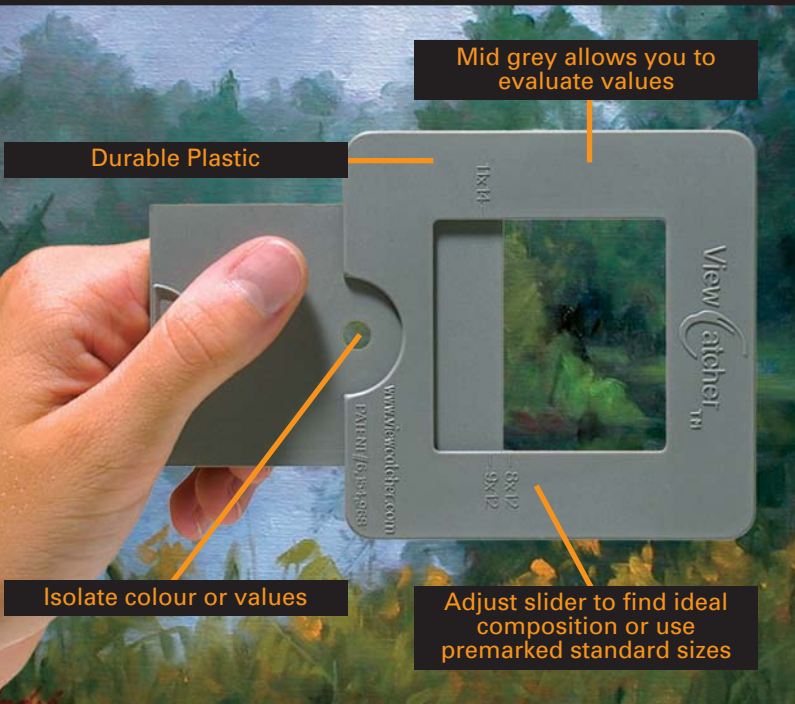

# ViewCatcher™

*The Artist Tool That Teaches*

The ViewCatcher™ is an artist's view finder created to be a composition or cropping tool for artists or photographers.

This viewfinder can be used for still life drawing or painting, plein air painting, figures, and landscapes.

View catchers can be used to establish horizontal or vertical orientation and locating the horizon.

The ViewCatcher™ lets you view your subject matter and your artwork so you can make better decisions about composition, value judgment and true colour.